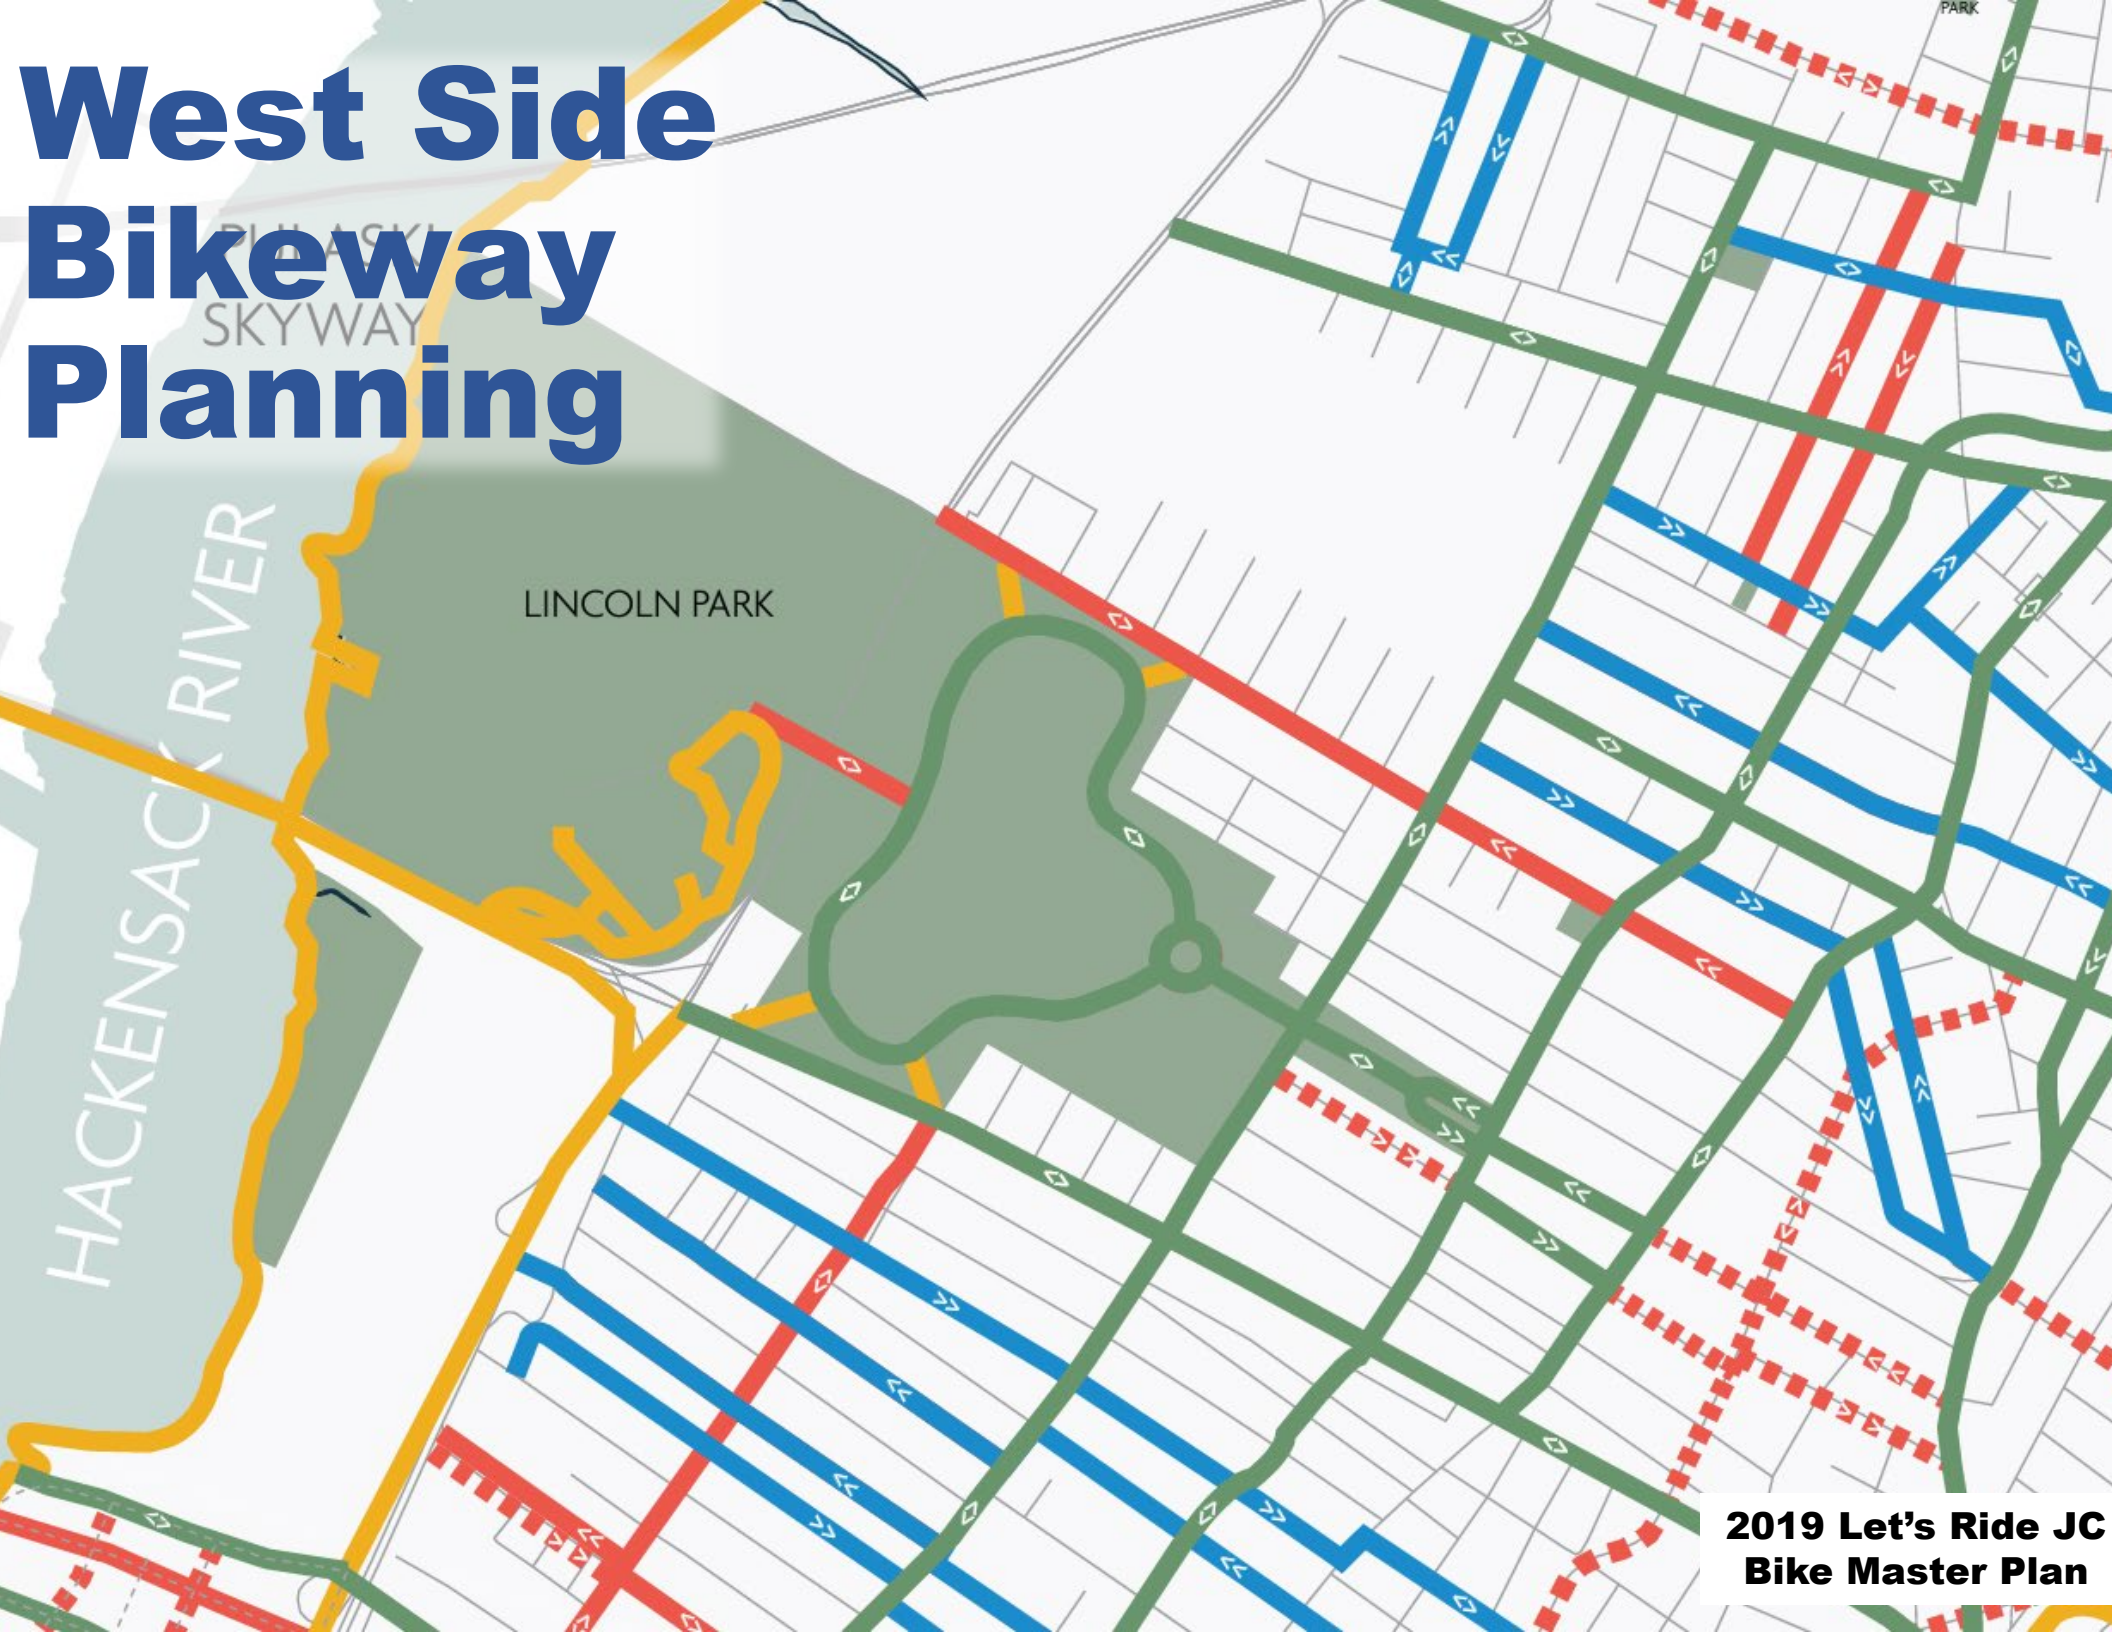

West Side Bikeway Planning

Existing Protected Bike Lane Network

LINCOLN PARK

LINCOLN PARK

MCGINLEY SQUARE

DISCONNECT

DISCONNECT

DISCONNECT

PROPOSED West Side Protected Bike Lane Network